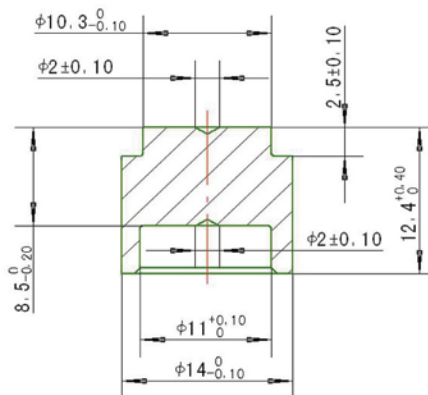

异形产品 Special-shaped products

异形产品

Special-shaped products

盖帽

Cap nuts

M6 螺套

M6 screw sleeve

骨架