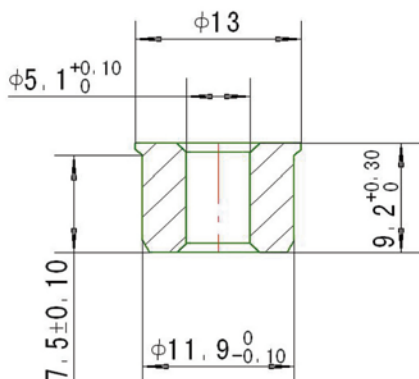

异形产品 Special-shaped products

异形产品

Special-shaped products

盖帽

Cap nuts

M6 螺套

M6 screw sleeve

骨架